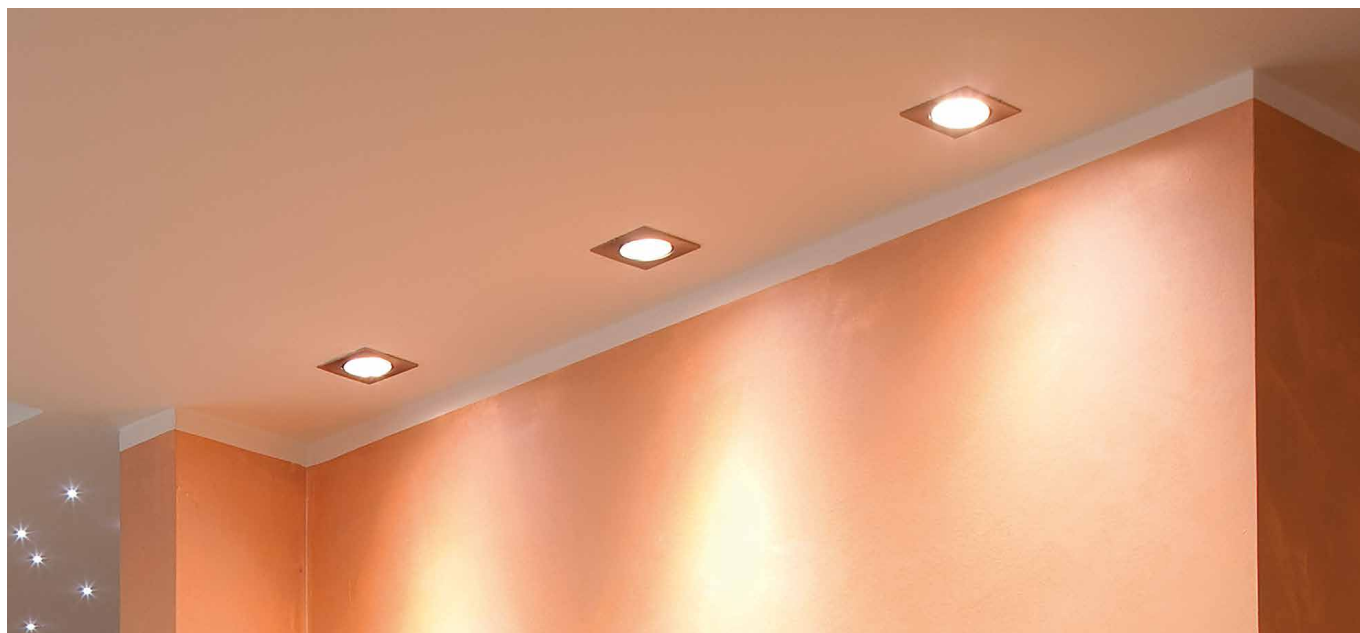

SIMPLE M Q

L11Q.

Polished aluminium recessed light with COB LEDs CRI>90 for primary lighting in large residential and retail environments. Protected choice of secondary optics. Excellent lumen/watt ratio; can be installed flush on plasterboard indoors. Spring mounted.

BASIC CODES

L11Q.

FINISHES

- 1 White
- 2 Matt black
- 5 Gloss aluminium
- 6 Chrome
- 7 Brushed aluminium

LIGHT BEAM

- 24 24°
- 40 40°
- 60 60°

LED COLOUR

- BN 4000K
- BC 3000K
- CC 2700K