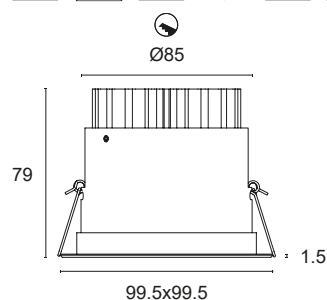

COB LED CRI>90

Power: 7W@200mA

Lumen: 916Lm@200mA

200mA constant current power supply

Series connection, 50 cm cable

Constant current power supplies page 234

Dimming Accessories page 249

 **MADE IN ITALY**