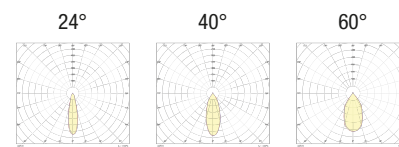

BASIC CODES

L11Q.

FINISHES

- 1 White
- 2 Matt black
- 5 Gloss aluminium
- 6 Chrome
- 7 Brushed aluminium

LIGHT BEAM

- 24 24°
- 40 40°
- 60 60°

LED COLOUR

- BN 4000K
- BC 3000K
- CC 2700K